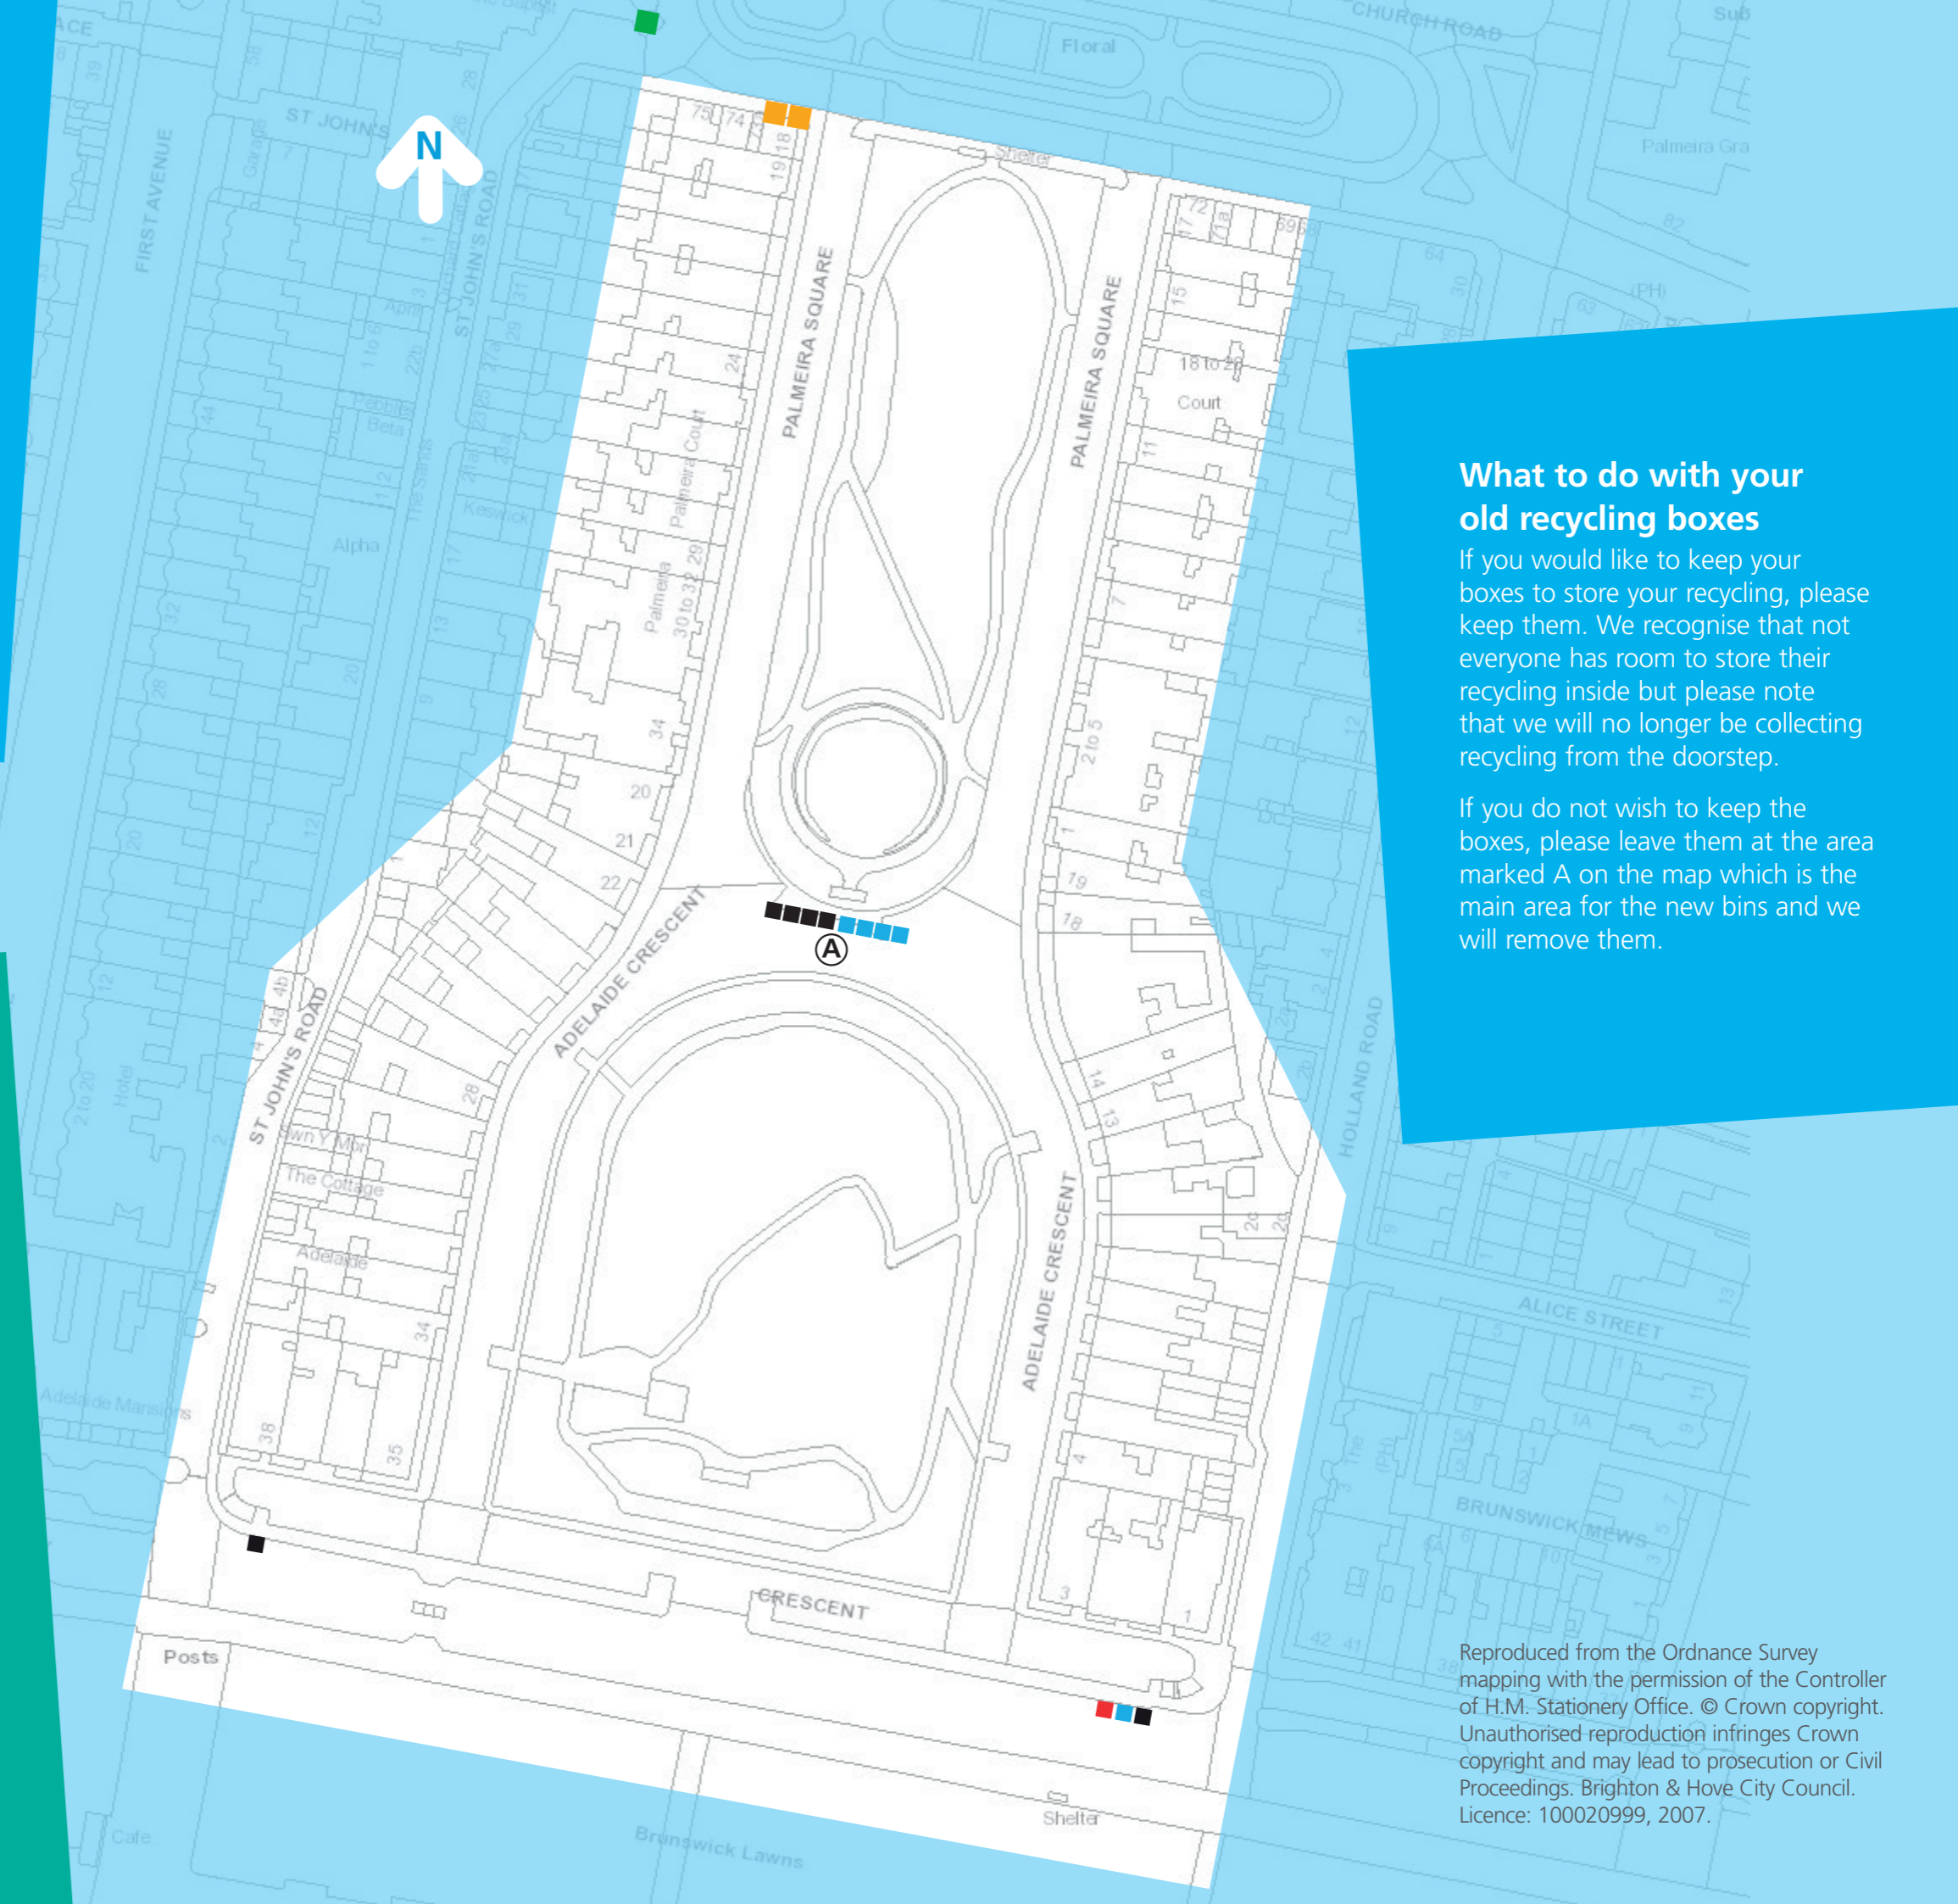

Key

- New communal refuse bin
- New mixed recycling bin
- New glass recycling bin
- Existing communal refuse bin
- Existing recycling point
- Ⓐ Please leave your old recycling boxes here for collection.

Please note: This map is for illustration purposes only and the communal bins are not drawn to scale.

What can you recycle?

Please recycle all the below items

- **Cans**
  washed and empty
- **Aerosols**
  empty with lids removed
- **Cardboard**
  flattened to fit in the bin
- **Paper**
  including directories and windowed envelopes
- **Plastic bottles**
  washed and squashed with lids removed
- **Glass**
  in the separate glass bins provided

What to do with your old recycling boxes

If you would like to keep your boxes to store your recycling, please keep them. We recognise that not everyone has room to store their recycling inside but please note that we will no longer be collecting recycling from the doorstep.

If you do not wish to keep the boxes, please leave them at the area marked A on the map which is the main area for the new bins and we will remove them.

Reproduced from the Ordnance Survey mapping with the permission of the Controller of H.M. Stationery Office. © Crown copyright. Unauthorised reproduction infringes Crown copyright and may lead to prosecution or Civil Proceedings. Brighton & Hove City Council. Licence: 100020999, 2007.